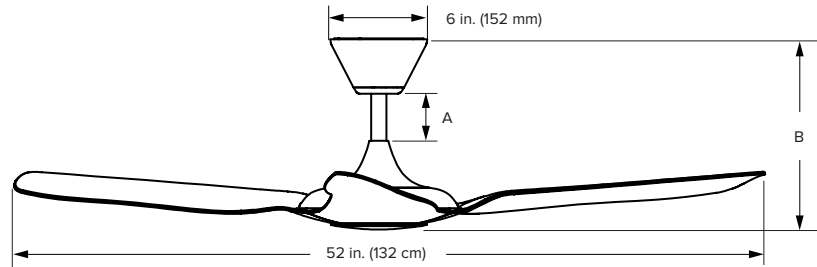

HAIKU L

WITH IMPRESSIVE AIRFLOW AND A CLEAN AESTHETIC, HAIKU L BRINGS COMFORT AND ELEGANCE WITHIN REACH.

Downrod Lengths							
Downrod (A)¹	Included	Optional					
		5 in. (128.5 mm)	10 in. (256 mm)	22 in. (561 mm)	34.8 in. (884 mm)	50.8 (1291 mm)	62.8 in. (1595 mm)
Fan Height (B)	11.5 in. (289 mm)	16.4 in. (417 mm)	28.4 in. (721 mm)	41.1 in. (1044 mm)	57.1 in. (1451 mm)	69 in. (1755 mm)	
Ceiling Height	≥ 8 ft (≥ 2.4 m)	≥ 9 ft (≥ 2.7m)	≥ 10 ft (≥ 3 m)	≥ 11 ft (≥ 3.4 m)	≥ 12 ft (≥ 3.7 m)	≥ 13 ft (≥ 4 m)	

Fan Specifications							
Diameter	Environment	Max CFM	Speed) (Min/Max)	Max Watts	Input Power	Weight	Sound Level²
52 in. (132 cm)	Indoor	5,204 CFM	35/201 RPM	20.3 W	100–120 VAC, 50/60 Hz, 1 Φ	11.9 lb (5.4 kg)	<35 dBA at max speed

Light Specifications	
Color Temp	CRI
2700 K	90

Construction Features					
Airfoils	Motor³	Controls⁴	Integrated LED Light	Mounting	Accessories
Hybrid resin construction	High-efficiency, brushless EC motor Fan Eco	Handheld remote Haiku L Wall Control Voice control and Haiku mobile app (Wi-Fi module) 0–10 V	Settings include on/off, Sleep mode, and 16 dimmable light levels	Flat or sloped ceilings 8 ft (2.4 m) or taller	Haiku L Wall Control Wi-Fi Module 0–10 V Module

Ordering Information	
White	Black
FR127C-U1H00-3L00-09259-259P610	FR127C-U1H00-3L00-09258-258P610