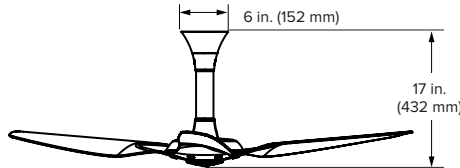

Standard Mount

Flat ceilings from 8.5–11 ft (2.5–3.4 m)