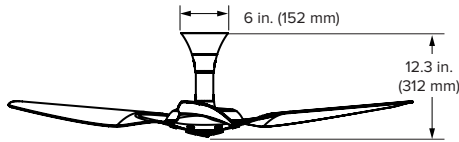

Low Profile Mount

Flat ceilings as low as 8 ft (2.4 m)